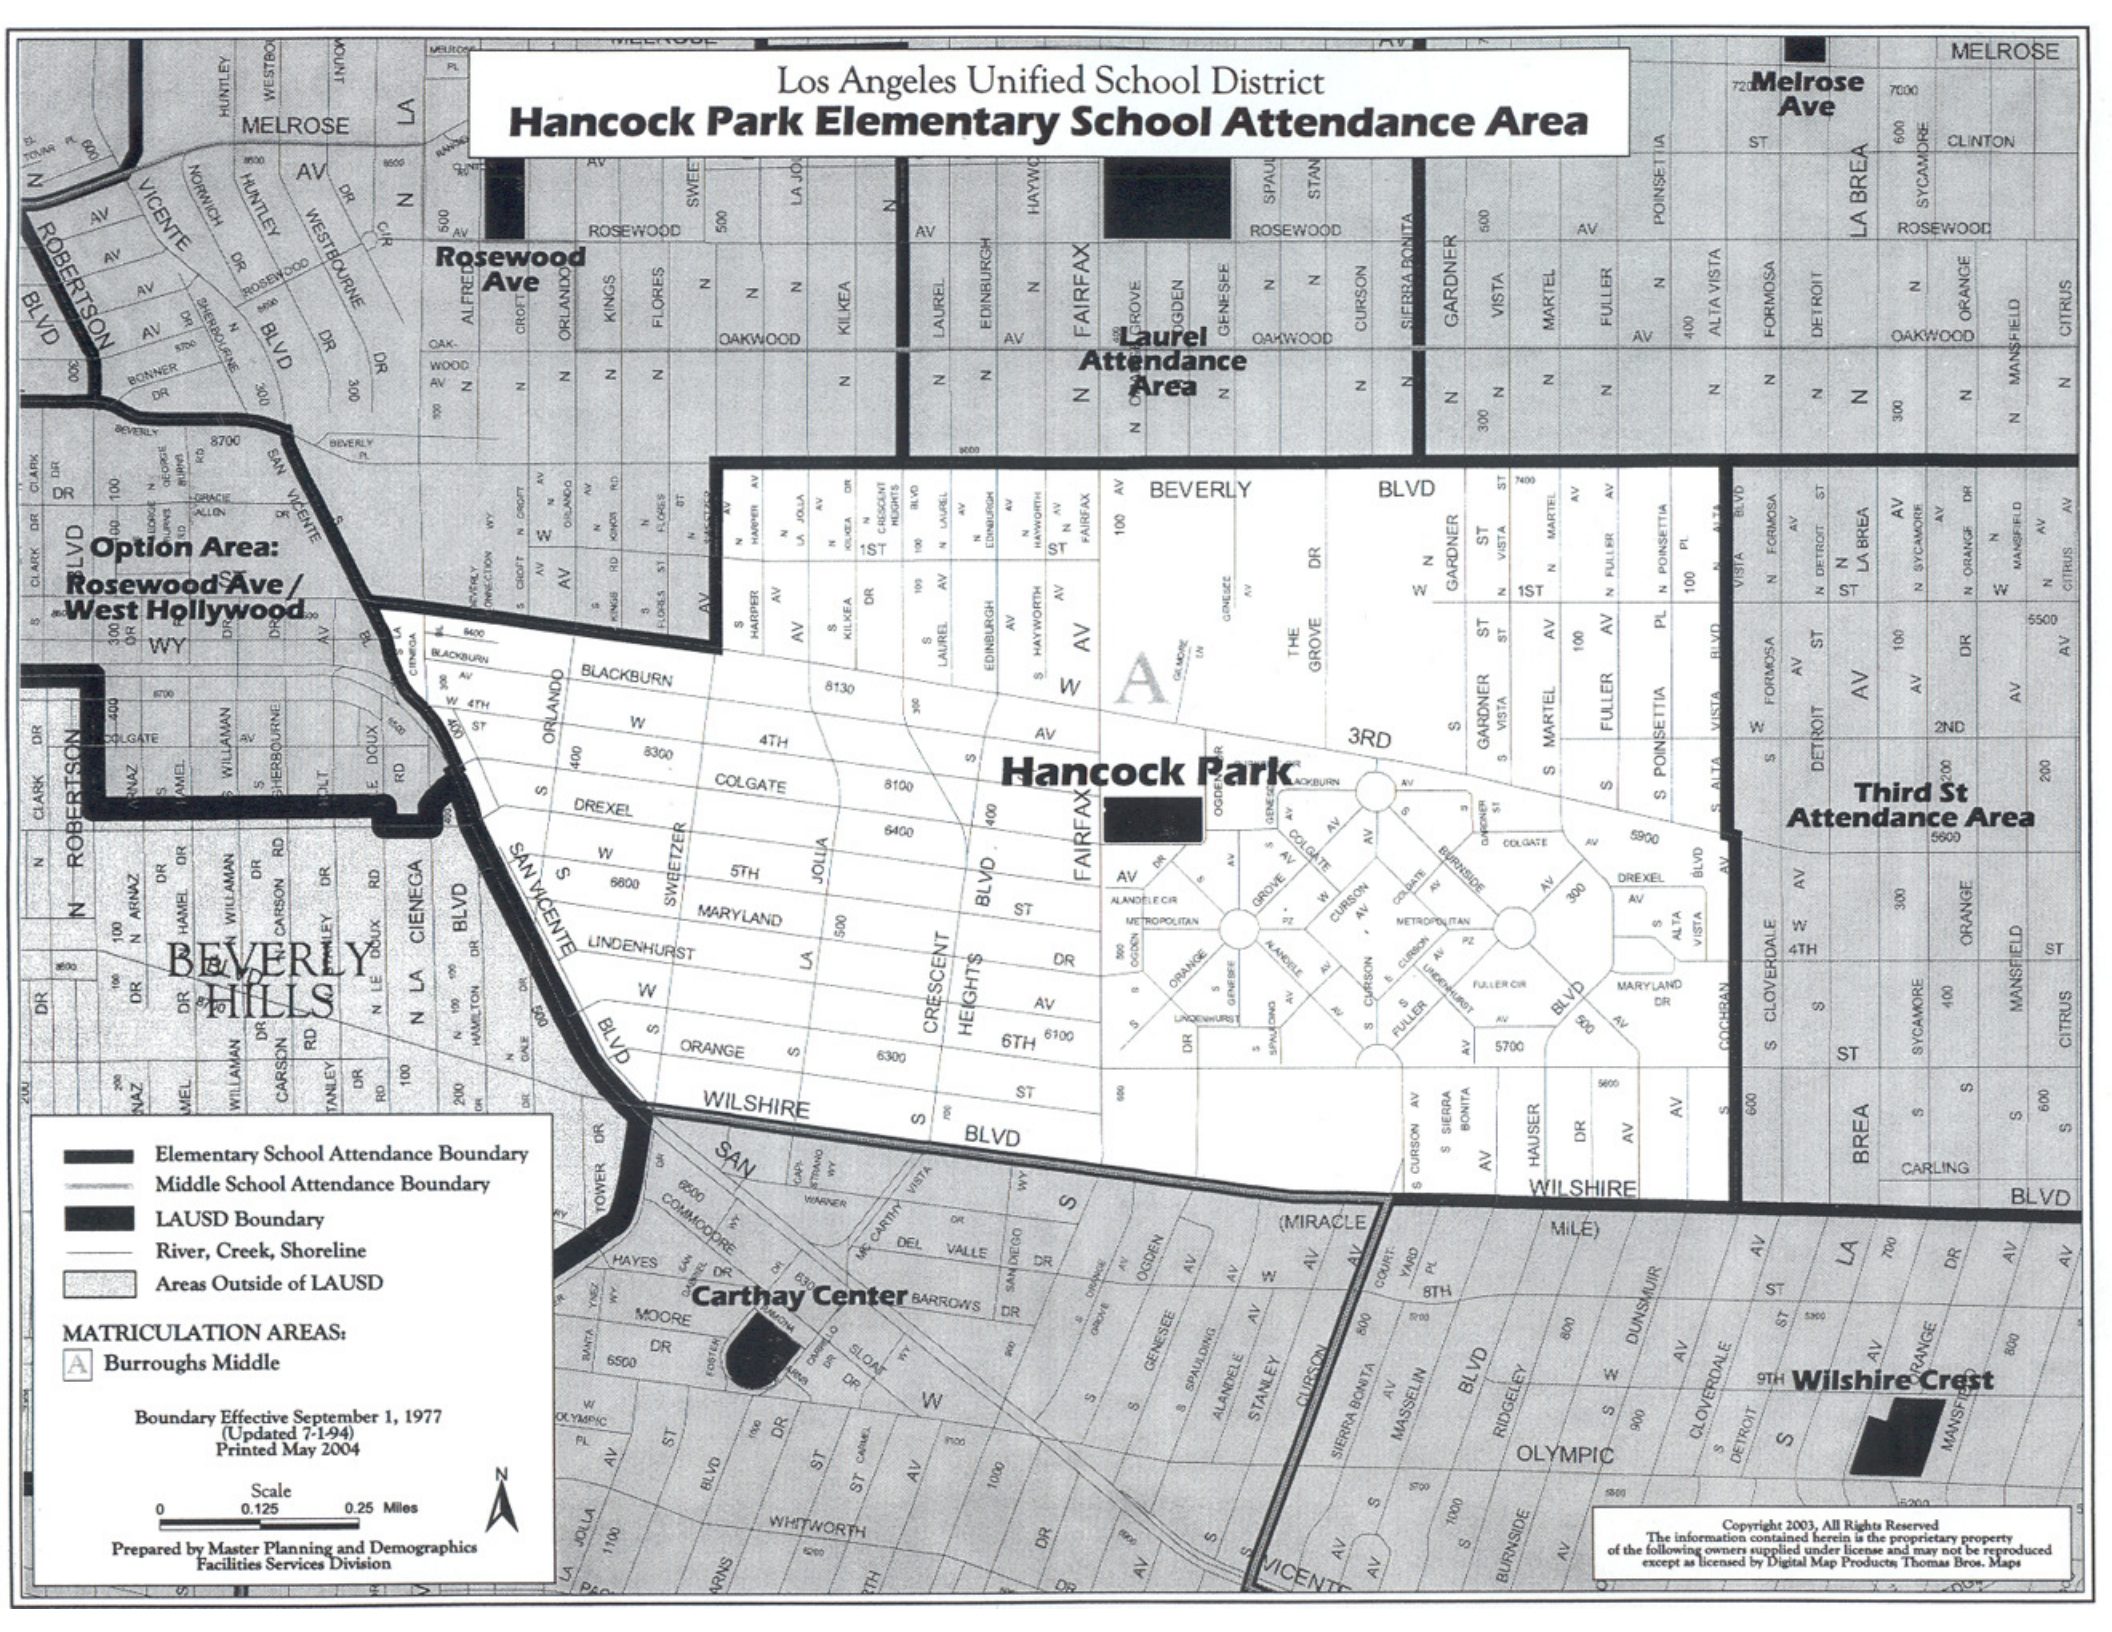

Los Angeles Unified School District Hancock Park Elementary School Attendance Area

- Elementary School Attendance Boundary
- Middle School Attendance Boundary
- LAUSD Boundary
- River, Creek, Shoreline
- Areas Outside of LAUSD

MATRICULATION AREAS:
 Burroughs Middle

Boundary Effective September 1, 1977
 (Updated 7-1-94)
 Printed May 2004

Prepared by Master Planning and Demographics
 Facilities Services Division

Copyright 2003, All Rights Reserved
 The information contained herein is the proprietary property
 of the following owners supplied under license and may not be reproduced
 except as licensed by Digital Map Products, Thomas Bros. Maps